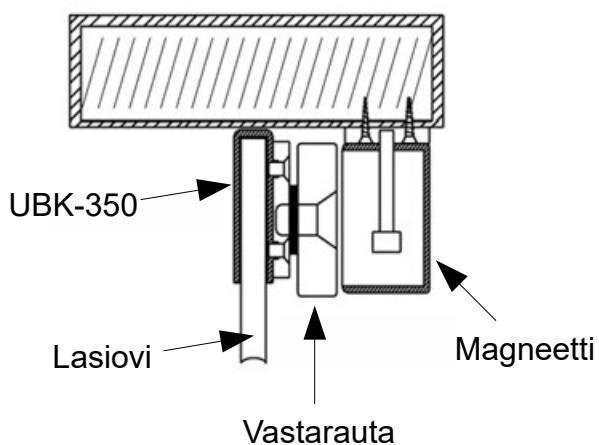

Tekniset tiedot

Malli	UBK-350
Mitat	194.4 x 52.4 x 35.4mm
Lasioven paksuus	10-15mm
Materiaali	Alumiini
Paino	0.50kg

Asennusesimerkki

Mitat (mm)

Mounting bracket UBK-350

Specifications

Model	UBK-350
Dimensions	194.4 x 52.4 x 35.4mm
Glass door thickness	10-15mm
Material	Aluminum
Weight	0.50kg

Installation example

Dimensions (mm)