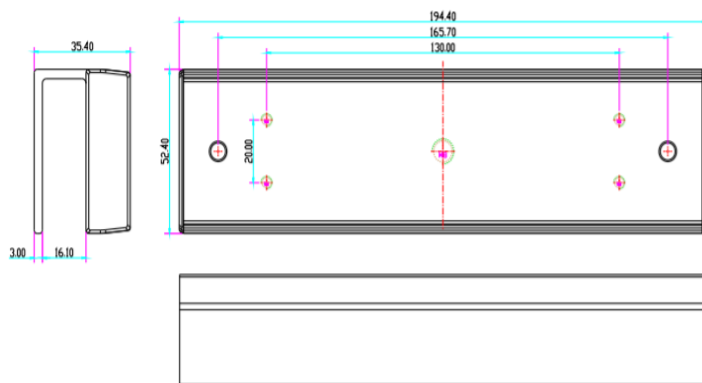

Tekniset tiedot

Malli	UBK-350
Mitat	194.4 x 52.4 x 35.4mm
Lasioven paksuus	10-15mm
Materiaali	Alumiini
Paino	0.50kg

Asennusesimerkki

Mitat (mm)

Mounting bracket UBK-350

Specifications

Model	UBK-350
Dimensions	194.4 x 52.4 x 35.4mm
Glass door thickness	10-15mm
Material	Aluminum
Weight	0.50kg

Installation example

Dimensions (mm)