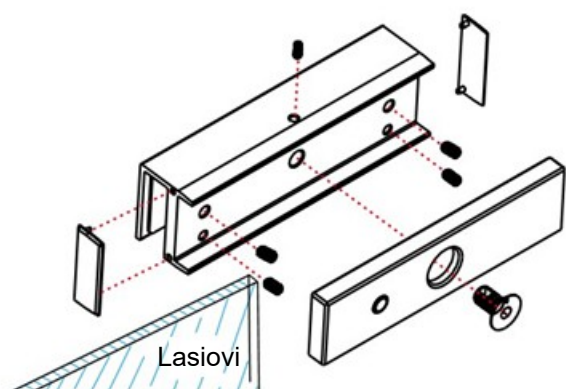

Tekniset tiedot

Malli	UBK-350
Mitat	194.4 x 52.4 x 35.4mm
Lasioven paksuus	10-15mm
Materiaali	Alumiini
Paino	0.50kg

Asennusesimerkki

Mitat (mm)

Mounting bracket UBK-350

Specifications

Model	UBK-350
Dimensions	194.4 x 52.4 x 35.4mm
Glass door thickness	10-15mm
Material	Aluminum
Weight	0.50kg

Installation example

Dimensions (mm)