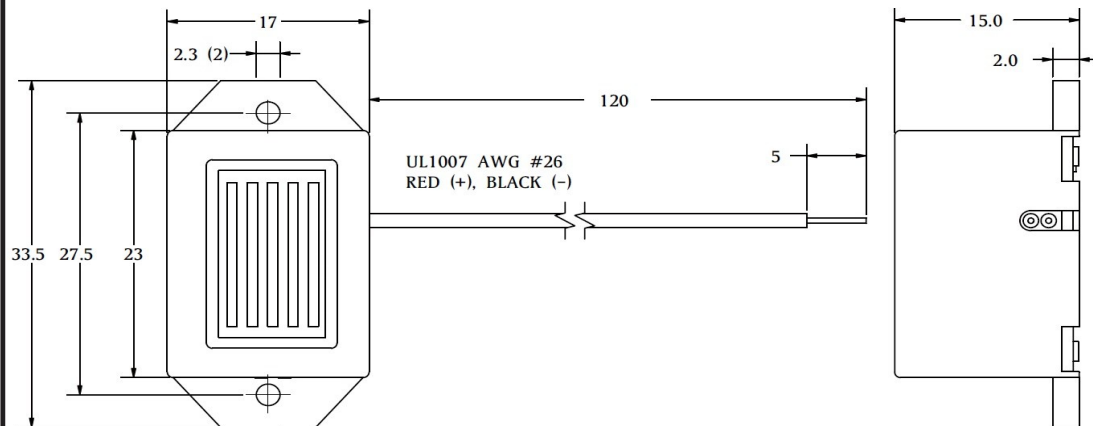

Features:

- Colour : BLACK
- Housing material : ABS

All data at 25°C unless otherwise specified

Specifications	2316L1-24V-0.4K
Rated Voltage	24 VDC
Operating Voltage	15~27 VDC
*Current Consumption	≤30 mA
* Min Sound Output at 20 cm	75 dB
Resonant Frequency	400±100 Hz
Tone Nature	Single
Case Material	ABS
Operating Temperature	-20 - +60°C
Storage Temperature	-30 - +70°C
Weight	9.0 g