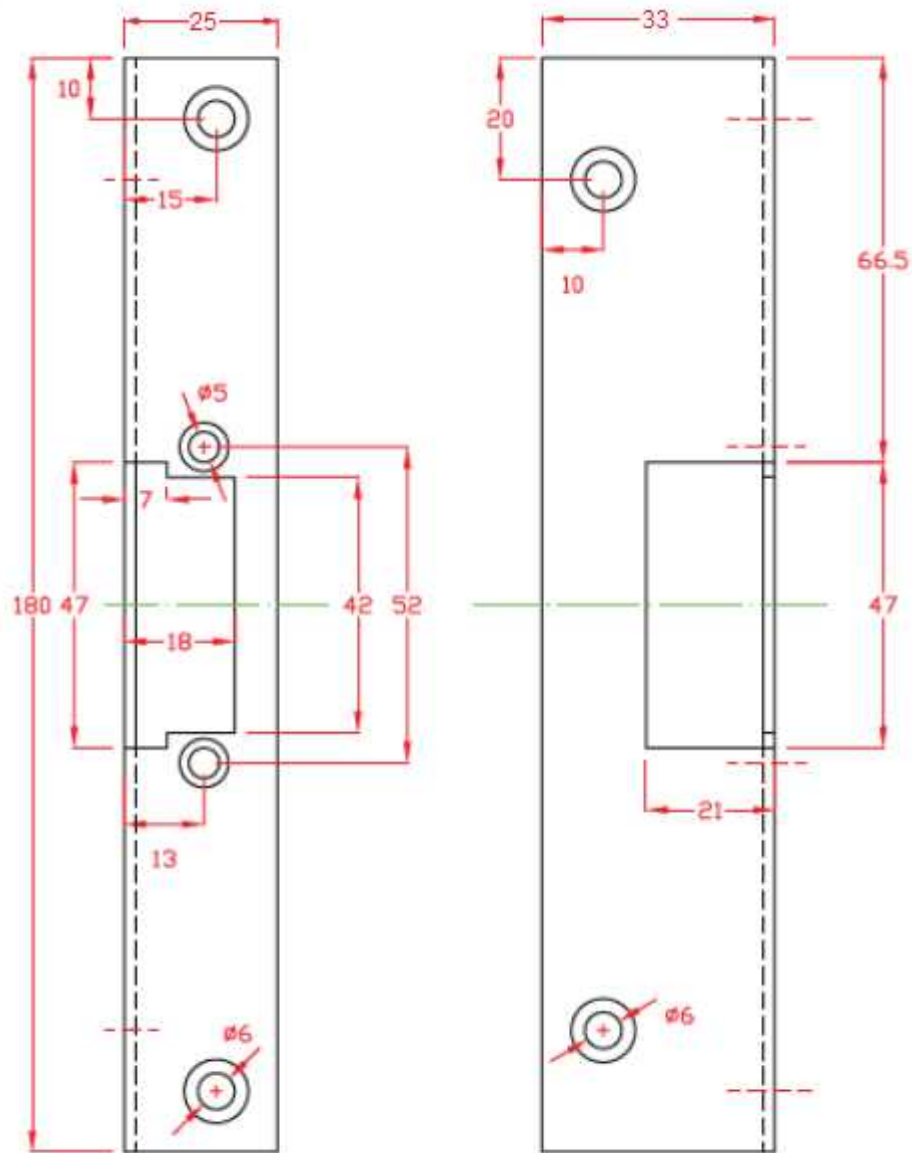

Rintalevy RLH1

CE

Nerival Oy